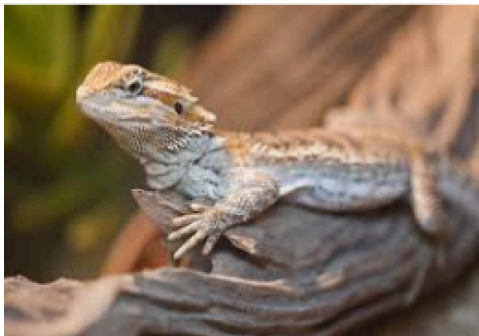

Purple-spotted Gudgeon

Yarra Pygmy Perch

Tandanus Catfish

Murray River Rainbowfish

Long-neck Turtle

Murray Cod

Spinifex Hopping Mouse

Bearded Dragon

MUDLA Challenge

These are some of our creatures in the MUDLA.

Can you find two creatures that have whiskers?

Can you find two reptiles?

How many creatures have claws?

How many fish have spots?

Which creature has fur?

Which one of these creatures is a mammal?

What colours can you see on the Murray River Rainbowfish?

Which creature has a shell?